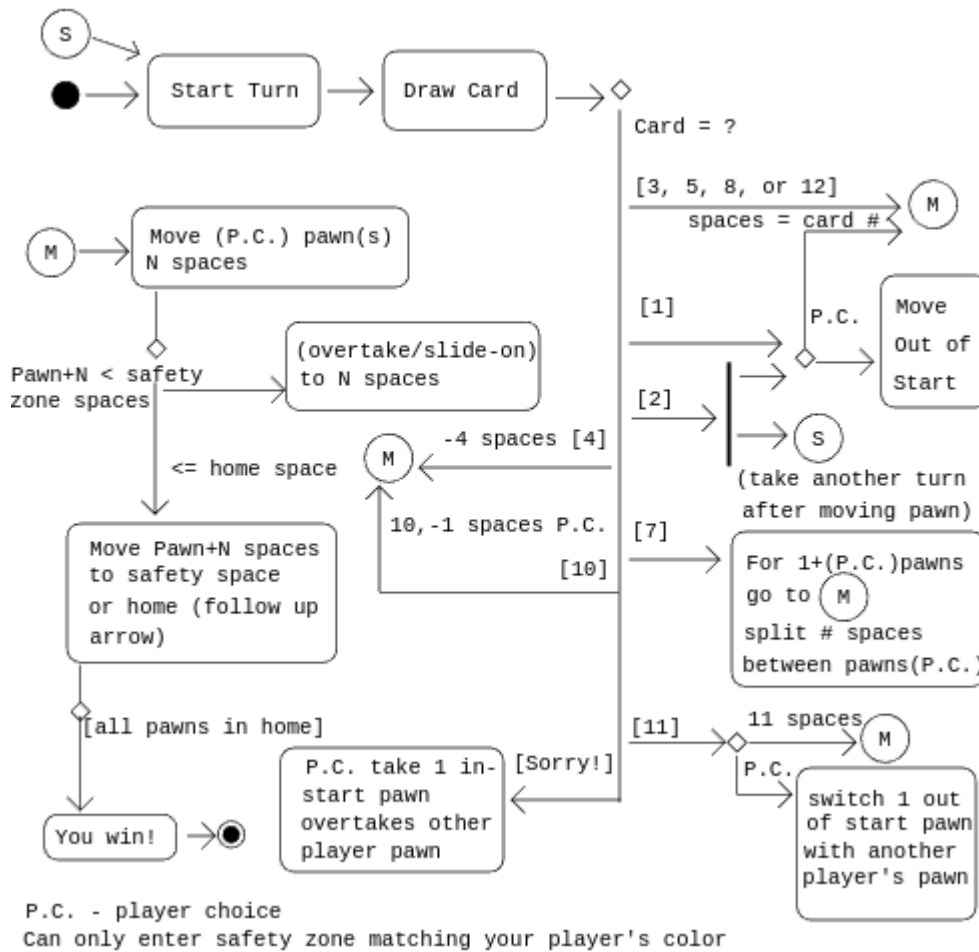

Player Turn Flow For *Sorry!*

Your turn ends when you reach the end of a flow(s)

Slide Rules

Slide when landing on a triangle square that is not your color, follow the slide line, bumping ALL (even your own) pawns on that path.